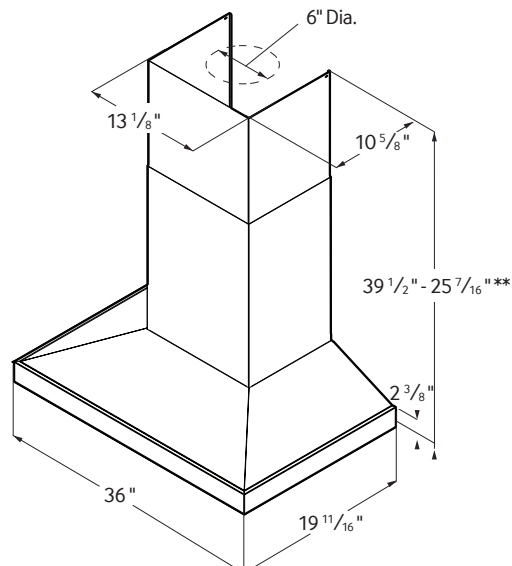

Warranty

One (1) Year All Parts and Labour

Dimensions and Clearance

Refer to installation manual for more details.

** For Vented Installation

COLOUR	MODEL #	UPC CODE
Stainless Steel	NK36K7000WS	887276182988
Black Stainless	NK36K7000WG	887276182971