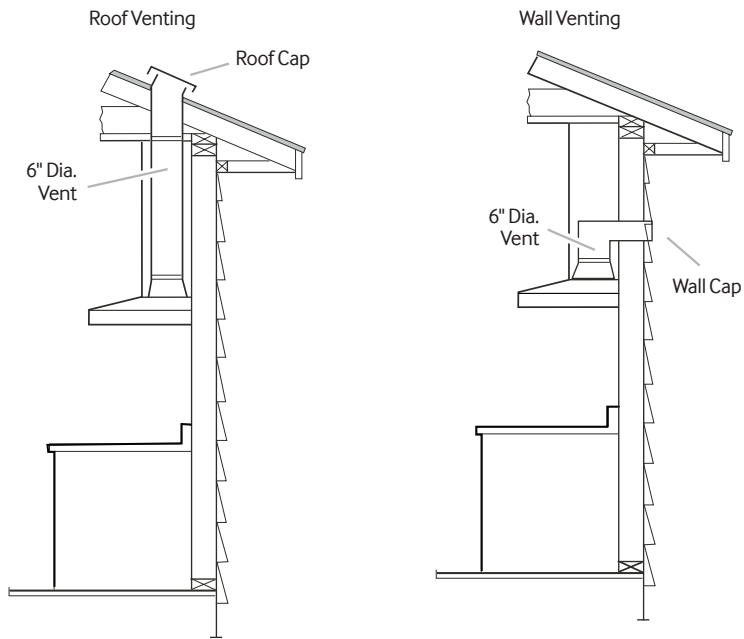

NK36K7000WS

36" Range Hood

Venting Methods

Total Power

- 220 W

Power Source

- 120 V/60 Hz

Range Hood