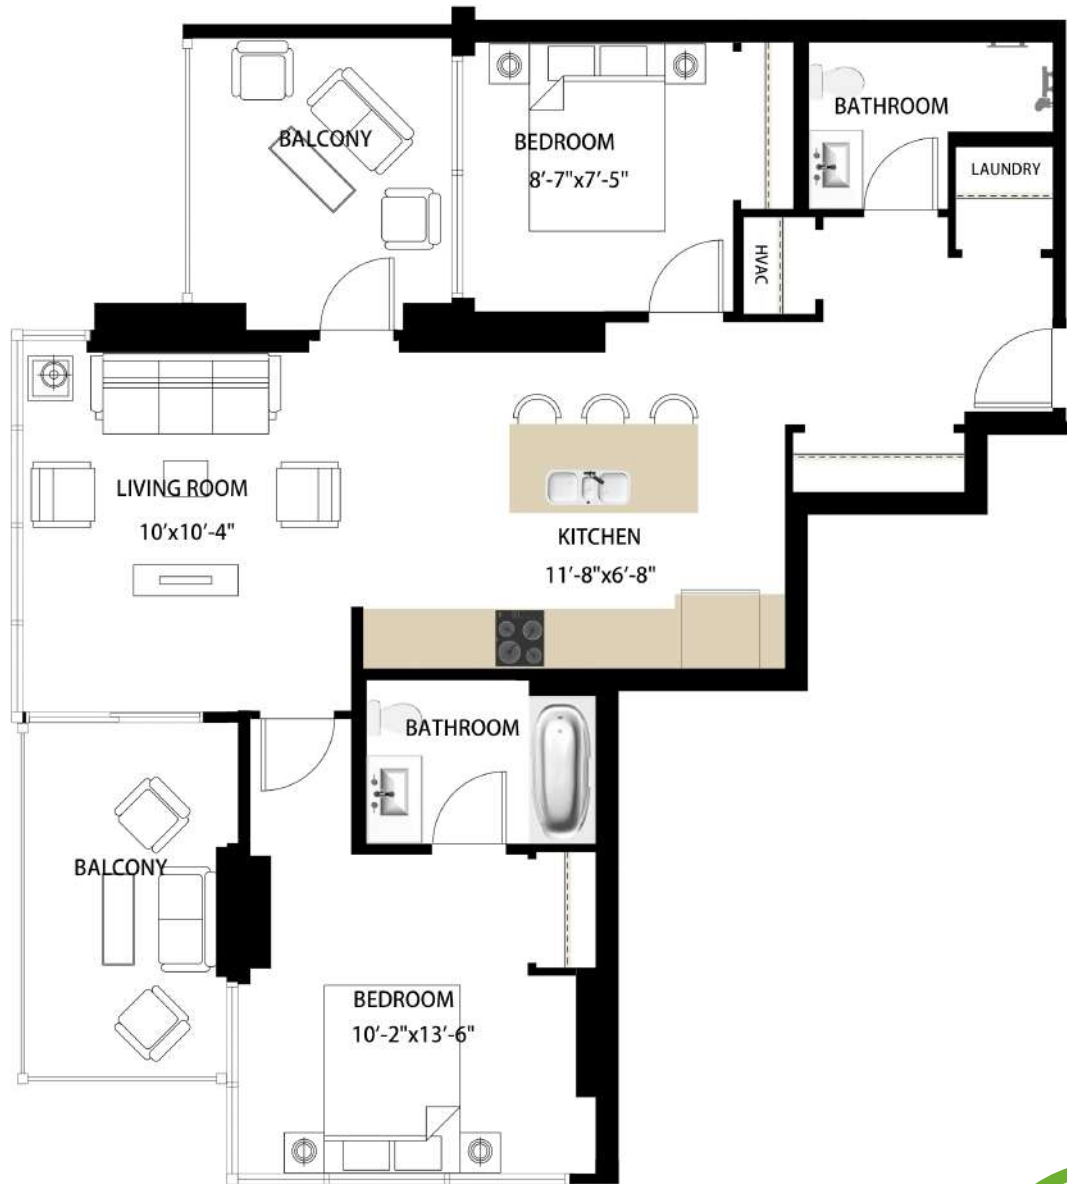

# CENTRAL-TOWER-

GOLD SUITES

# SUNSET

UNIT D1  
2 BEDROOM  
FLOOR: 18

BEDS	BATHS	VIEWS	CEILING HEIGHT	SIZE	BALCONY	WINDOWS	FINISHES	LIGHTING
2	2	South West	15'	723 sq/ft	162 sq/ft	3/4/FTC	Light	Pendant

MYOPTOWN.COM • 888-OPTOWN-1

CENTURY PARK