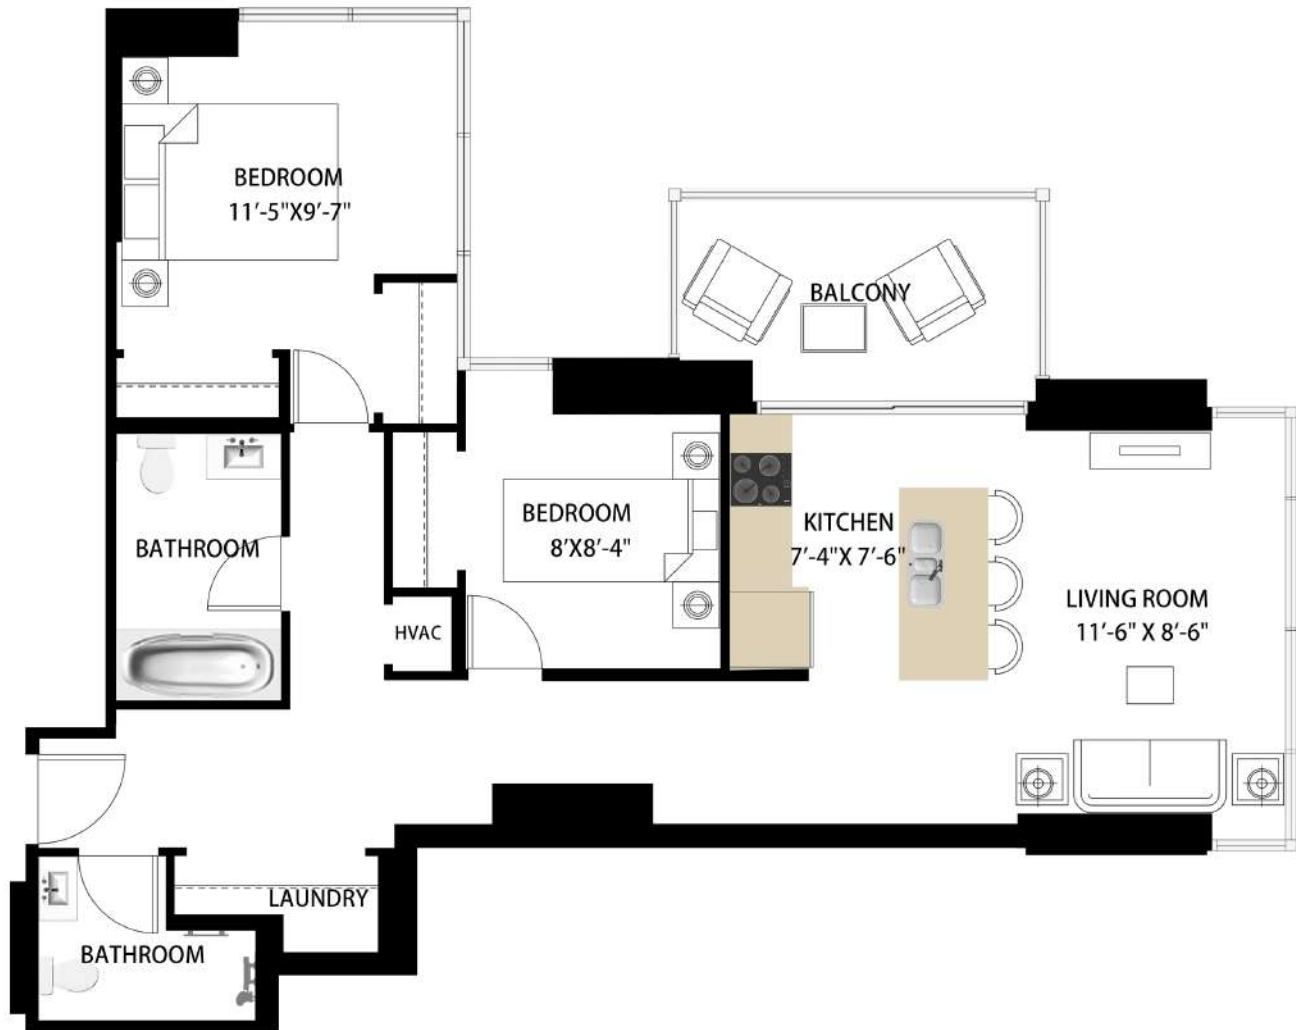

CENTRAL-TOWER-

GALLERIES

PARKVIEW

UNIT J
2 BEDROOM
FLOORS: 2-17

BEDS	BATHS	VIEWS	CEILING HEIGHT	SIZE	BALCONY	WINDOWS	FINISHES	LIGHTING
2	2	North East	8'	743 sq/ft	*75 sq/ft	**3/4/ FTC	***Dark/Light	Pot Lights

* No balcony on floor 2

** 3/4 windows found on floors 2 and 3

*** Light Cabinet Finishes can be found on even floors, Dark Cabinets on odd floors

MYOPTOWN.COM • 888-OPTOWN-1

CENTURY PARK