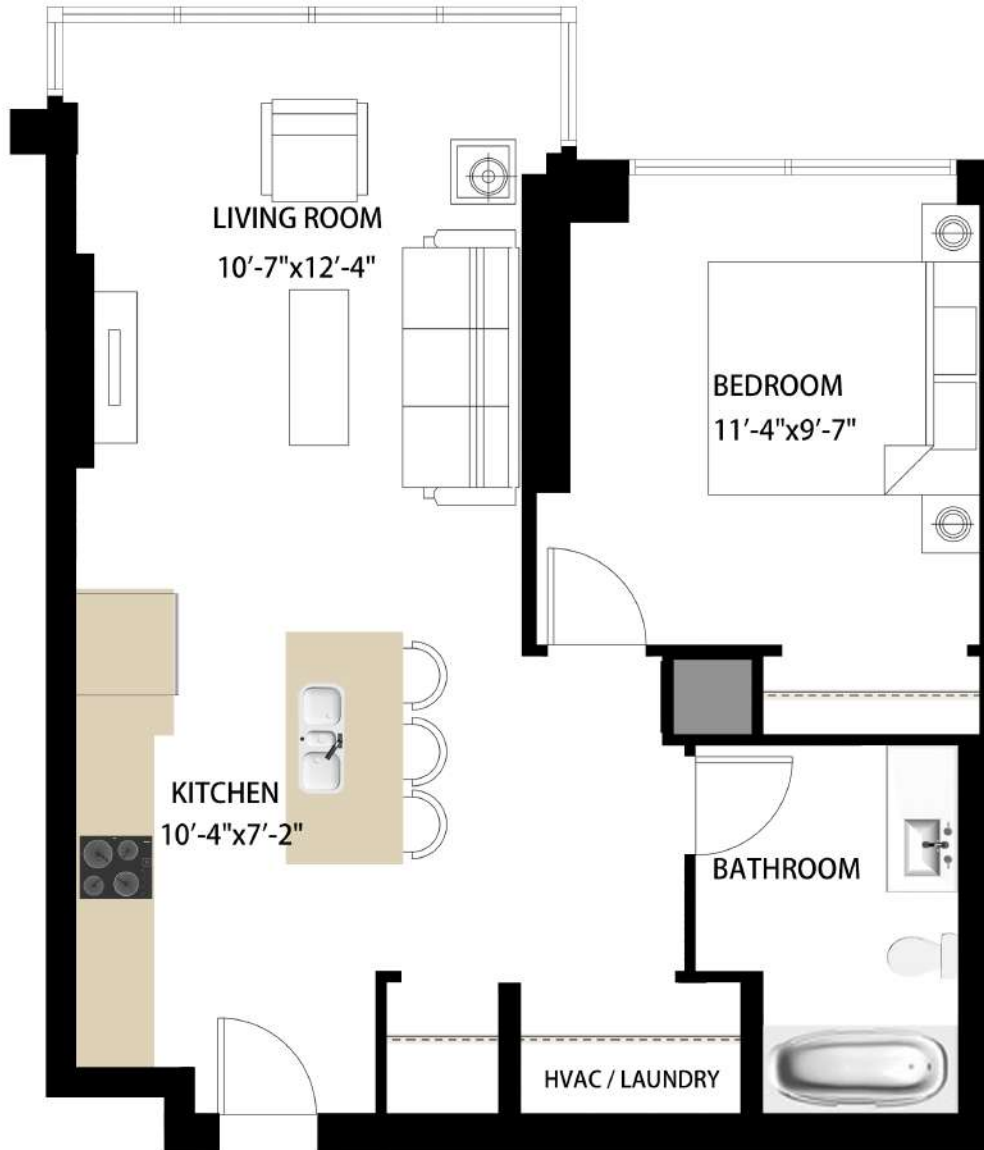

CENTRAL-TOWER-

GALLERIES

ASTORIA

UNIT A
1 BEDROOM
FLOORS: 2-17

BEDS	BATHS	VIEWS	CEILING HEIGHT	SIZE	BALCONY	WINDOWS	FINISHES	LIGHTING
1	1	North	8'	580 sq/ft	No	*3/4/ FTC	**Dark/ Light	Pot Lights

*3/4 windows found on floors 2 and 3

** Light Cabinet Finishes can be found on even floors, Dark Cabinets on odd floors

MYOPTOWN.COM • 888-OPTOWN-1

CENTURY PARK

In the interest of product improvement and maintaining the high standard of these homes, the developer reserves the right to make modifications and changes to plans, specifications and features. Sizes and dimensions are approximate and may vary with actual survey. E&OE.