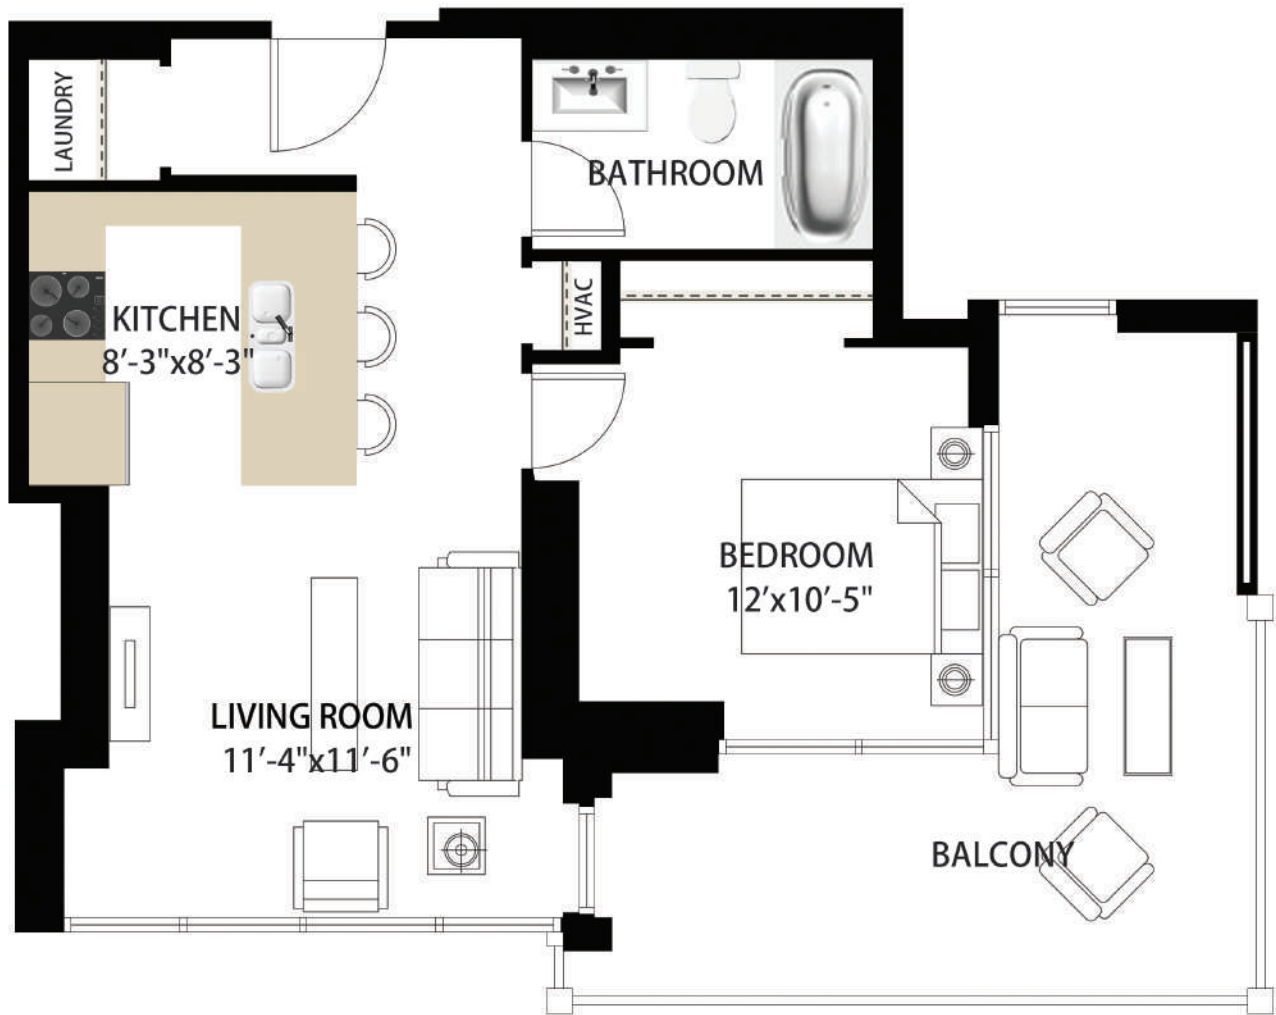

# THE SWEET PEA

UNIT E  
2 BEDROOM  
FLOOR: 1

BEDS	BATHS	VIEWS	CEILING HEIGHT	SIZE	BALCONY	WINDOWS	FINISHES	LIGHTING
1	1	South	10'	466 sq/ft	163 sq/ft	3/4/FTC	Dark	Pendant

[MYOPTOWN.COM](http://MYOPTOWN.COM) • 888-OPTOWN-1