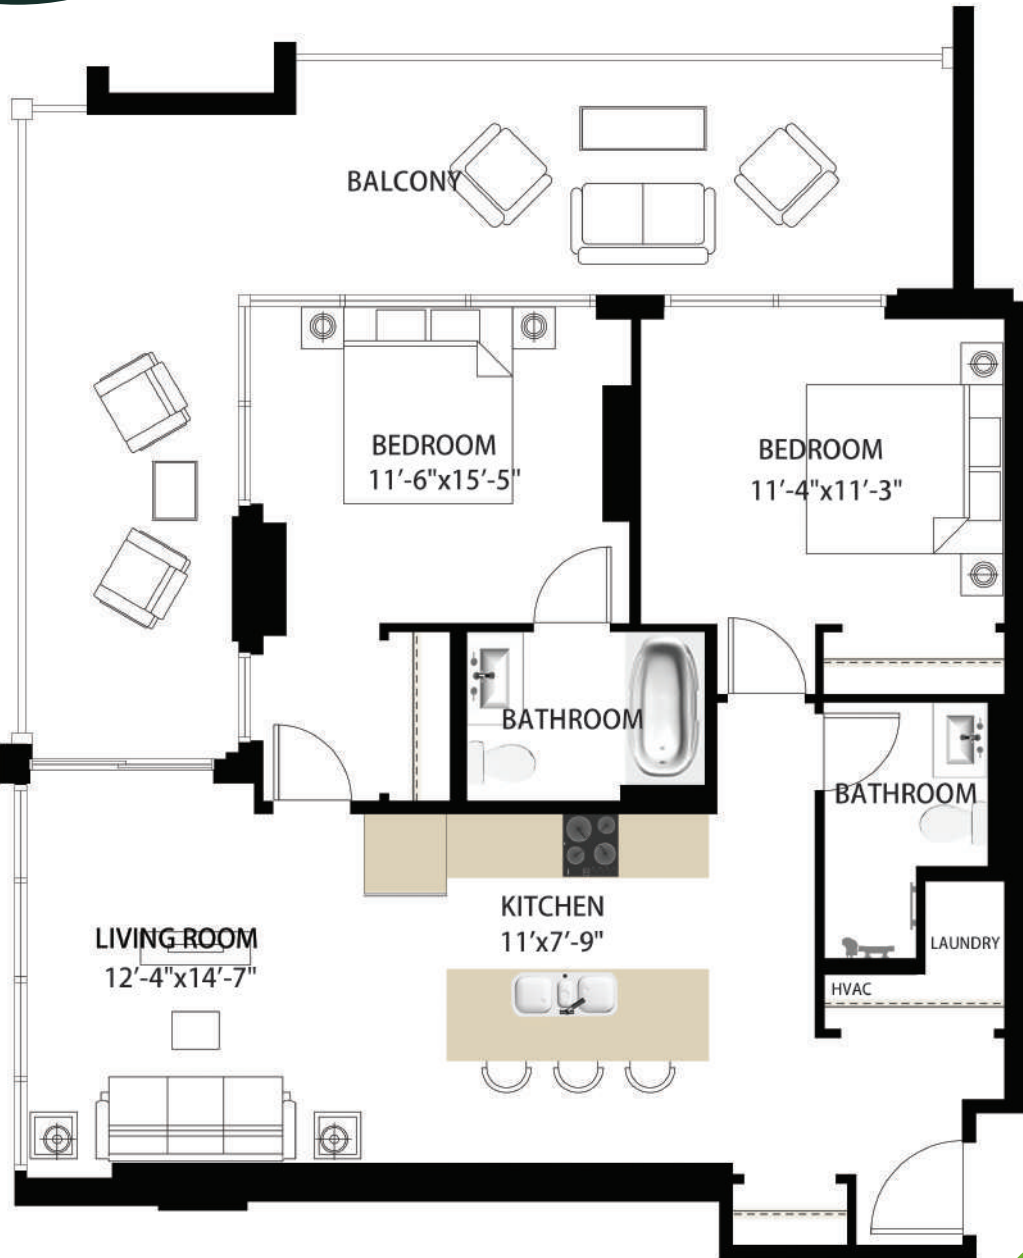

CENTRAL-TOWER-

GARDENS

THE ROSE

UNIT B
2 BEDROOM
FLOOR: 1

BEDS	BATHS	VIEWS	CEILING HEIGHT	SIZE	BALCONY	WINDOWS	FINISHES	LIGHTING
2	2	North West	10'	783 sq/ft	289 sq/ft	3/4/FTC	Dark	Pendant

MYOPTOWN.COM • 888-OPTOWN-1