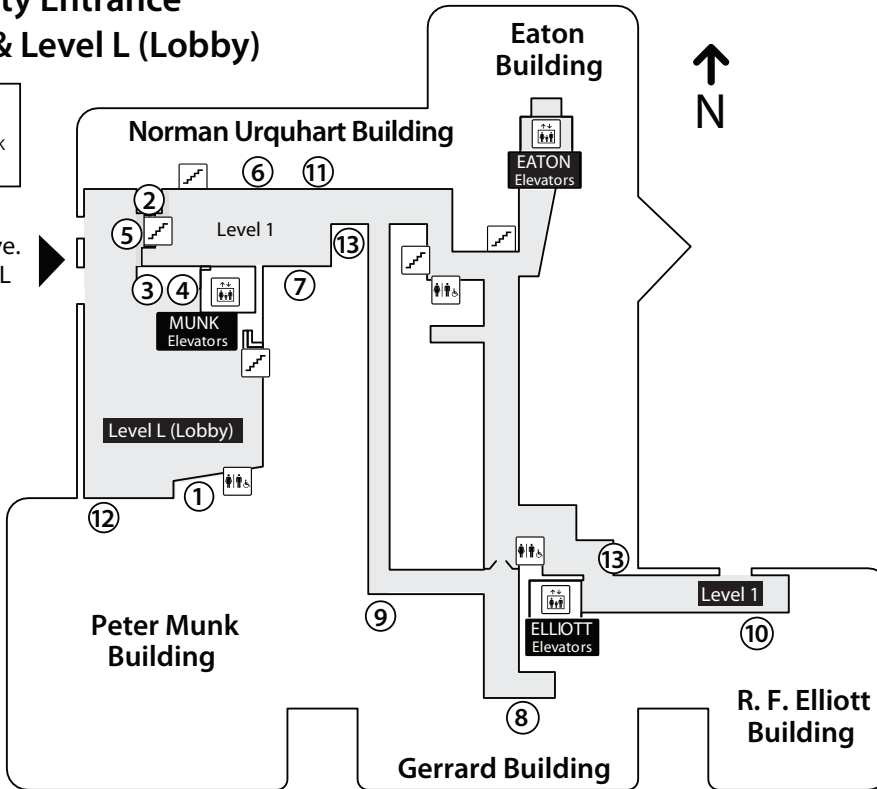

# Toronto General Hospital Map

## University Entrance Level 1 & Level L (Lobby)

585 University Ave.  
Entrance - Level L

- ① Cashier
- ② Centre for Spiritual Reflection
- ③ Elevator to Gerrard St. Parking
- ④ Elevator to Level 1
- ⑤ Information
- ⑥ Learning Centre & Library
- ⑦ Medical Imaging
  - CT Scan - MRI - X-Ray
  - Interventional Radiology
  - Nuclear Medicine
  - Ultrasound
- ⑧ Musallah Prayer Room
- ⑨ Nuclear Cardiology
- ⑩ Patient Relations
- ⑪ Pharmacy
- ⑫ Starbucks
- ⑬ Tim Hortons

## Elizabeth St. & Gerrard St. Entrances Level G (Ground)